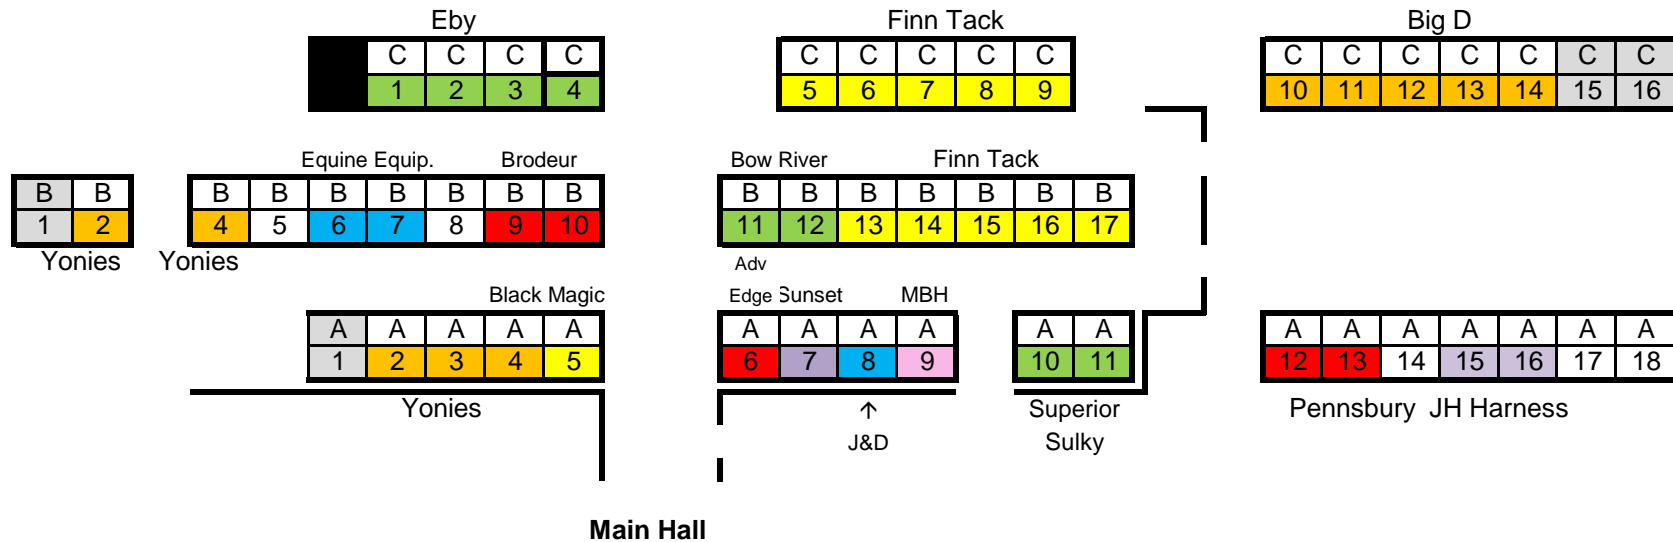

2017 EXHIBITORS - MACLAY STREET LOBBY

Advantage Edge Equine Pro A6

Big D's Tack & Veterinary Supplies C10-C14

Black Magic A5

Bow River B11-B12

Brodeur Sulky & Harness Mfg B9-B10

Eby Trailers C1-C4

Equine Equipment B6-7

Finn-Tack USA, LLC B13-B17, C5-C9

J&D Woods A8

J H Harness A15-A16

MB Harness & Tack A9

Pennsbury Enterprises Inc. A12-A13

Sunset Supply LLC A7

Superior Sulky & Harness A10-A11

Yonies A2-4, B2, B4